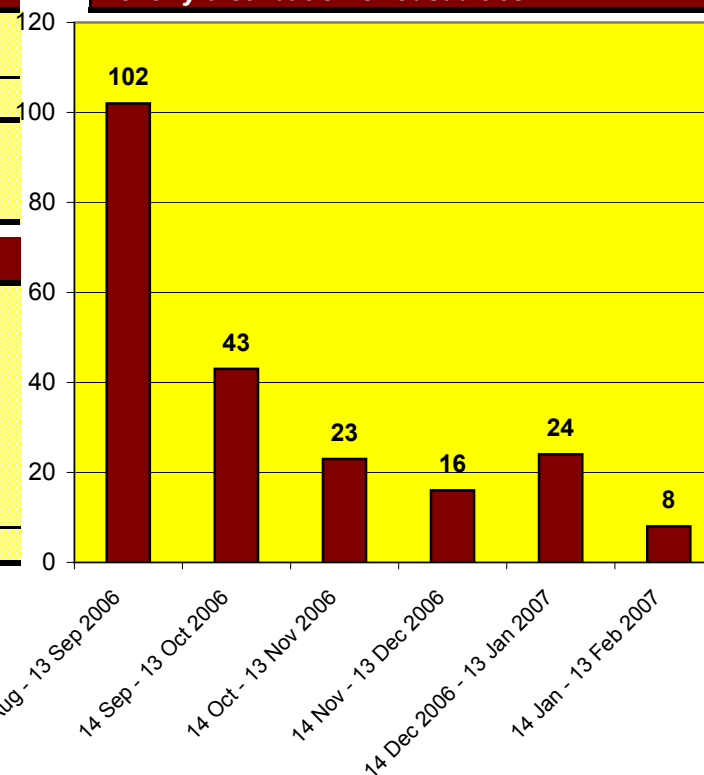

Information on Mine and UXO Victims

Cumulative Casualties - Lebanon from August 14, 2006 to March 7, 2007

	<i>Injured civilians</i>		<i>Killed civilians</i>		<i>LAF Killed</i>	<i>LAF injured</i>	<i>Total</i>	
<i>Male</i>	164	91.62%	21	100.00%	8	12	197	89.55%
<i>Female</i>	15	8.38%	0		0	0	15	6.82%
Total	179		21		8	12	220	
<i>Youngest</i>	5 years old		11 years old			N/A		
<i>Oldest</i>	70 years old		71 years old			N/A		

Monthly distribution of Casualties

<i>Causes of Civilians Injuries</i>		
<i>Demining incident/accident</i>	10	5.59%
<i>Device manipulation</i>	18	10.06%
<i>Destroying UXO</i>	2	1.12%
<i>Excavation works</i>	1	0.56%
<i>Fire extinction</i>	2	1.12%
<i>Foot walk</i>	8	4.47%
<i>Playing outdoors</i>	5	2.79%
<i>Reconnaissance of home</i>	81	45.25%
<i>Rescue mission</i>	1	0.56%
<i>Relief</i>	1	0.56%
<i>Scrap trade</i>	9	5.03%
<i>Work (wood cutting) in forest</i>	9	5.03%
<i>Work Agriculture</i>	22	12.29%
<i>Work Herding</i>	10	5.59%
Total	179	100.00%

<i>Civilian injuries by Age</i>		
<i>0 - 12 children</i>		24
<i>13 - 18 youth</i>		39
<i>19 + adults</i>		116
Total		179

<i>Civilian Death by Age</i>		
<i>0 - 12 children</i>		2
<i>13 - 18 youth</i>		4
<i>19 + adults</i>		15
Total		21